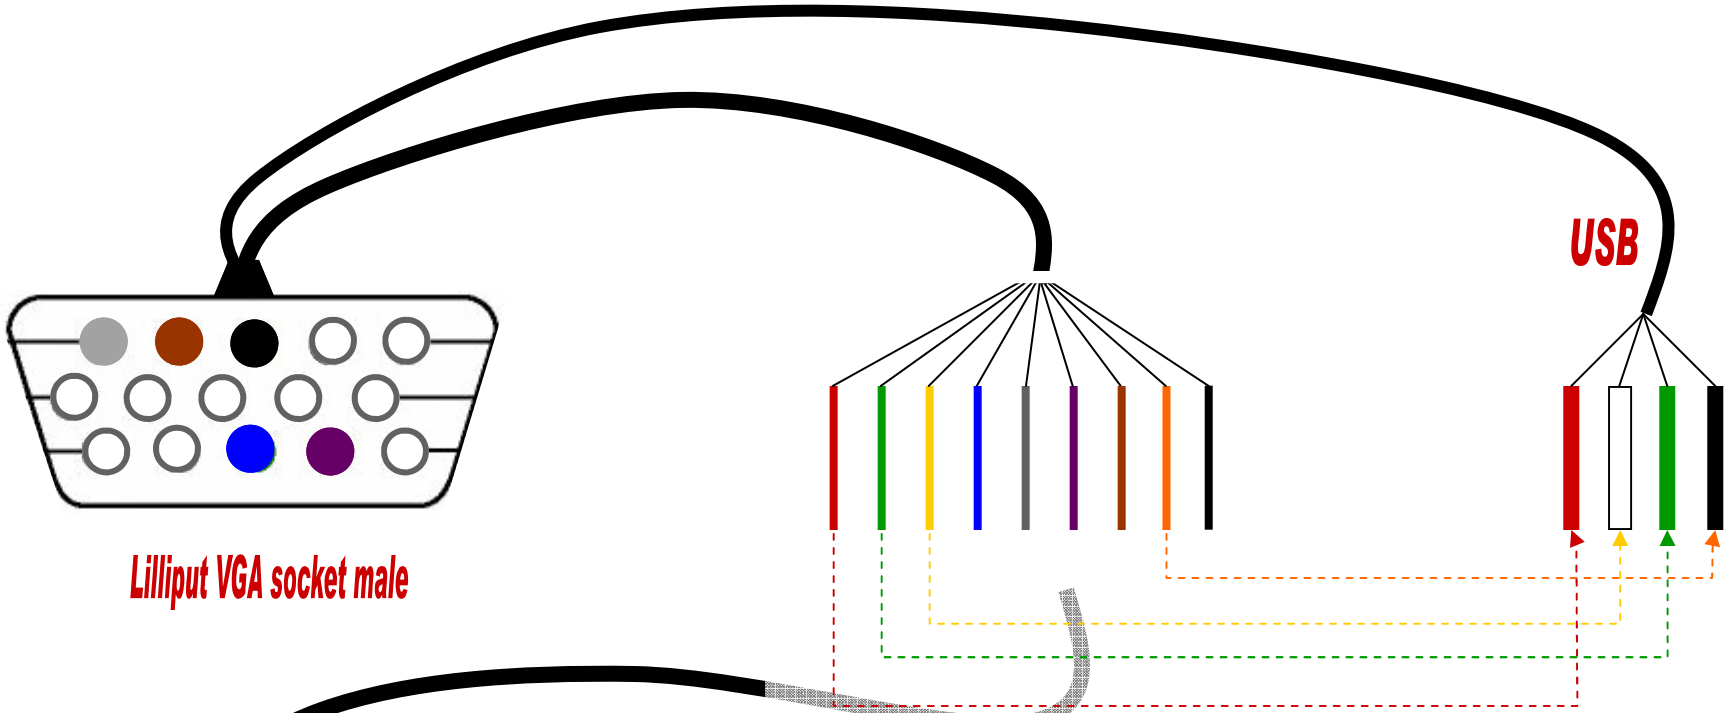

Lilliput VGA cable Pin-Out

Lilliput VGA socket male

USB

- RED: VCC
- WHITE: D-
- GREEN: D+
- BLACK: GROUND

Mini Din 9 Pin Female Connector

Connect shield to #9 & 11

16	18	20	22	24
15	17	19	21	23

to USB header

	2	4	6	8	10	12	14	16	18	20	22	24	26	28	30	32	34
1	3	5	7	9	11	13	15	17	19	21	23	25	27	29	31	33	

to CRT header